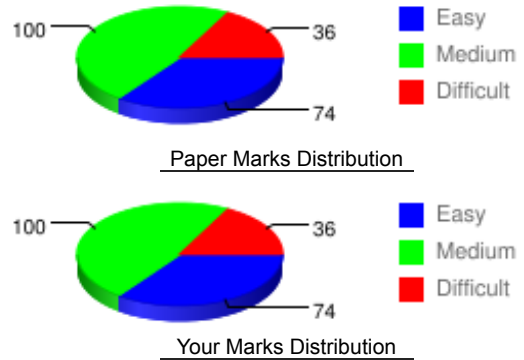

Difficulty Analysis