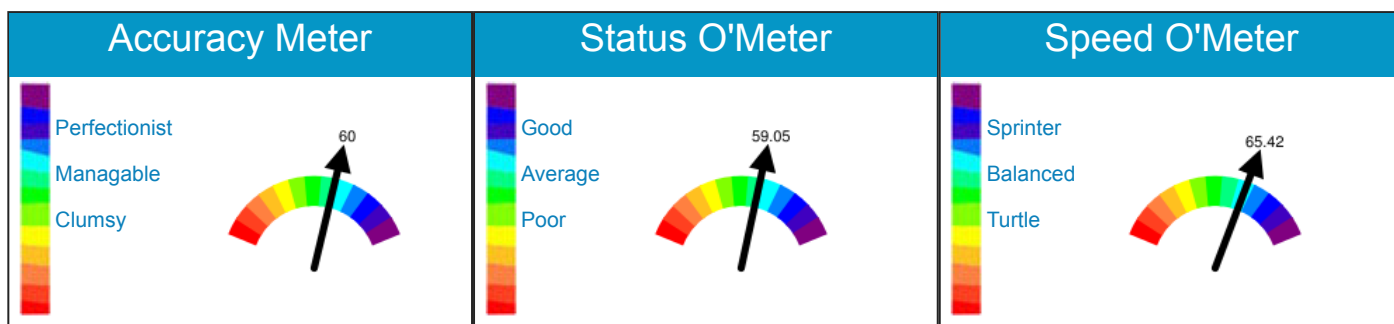

Analysis At a Glance

Name : Ansh Bansal
Test Name : iCAT 2019
School Name : DPS Dubai
Country Name : UAE
Email :

Roll Number : 37
Class : X

Performance Indicators