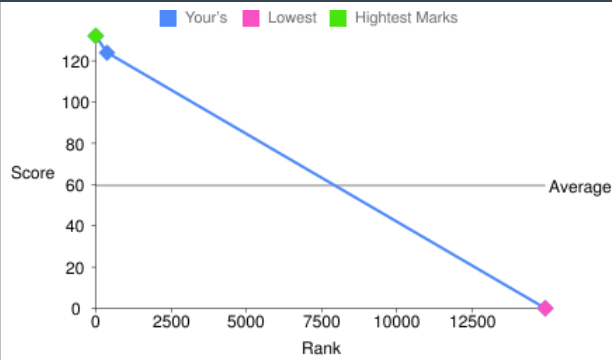

Performance Summary

Your Standing